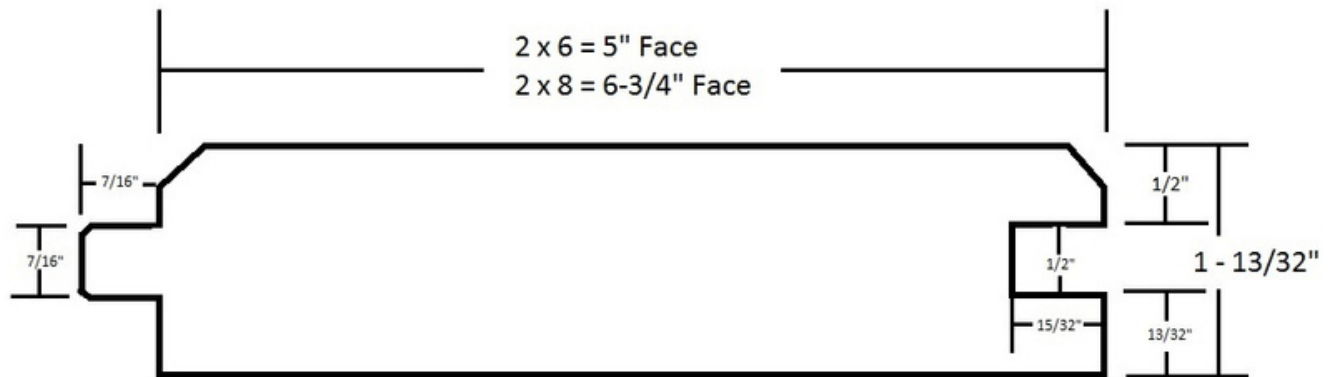

DAK DECK

DECKING

WC200

S1SV4E / Resaw One Face