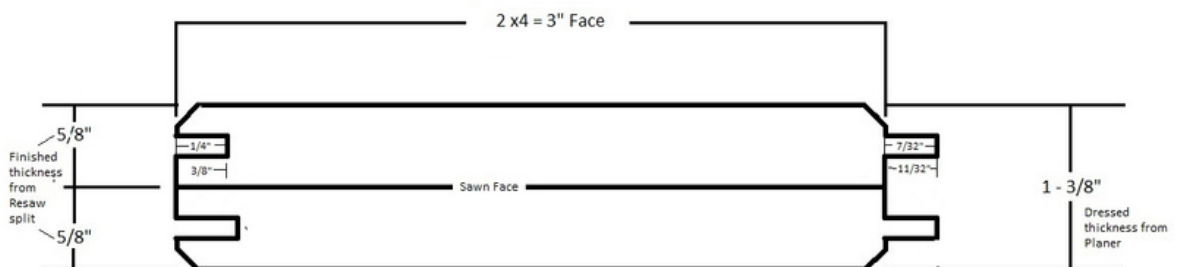

WP4 Squareback