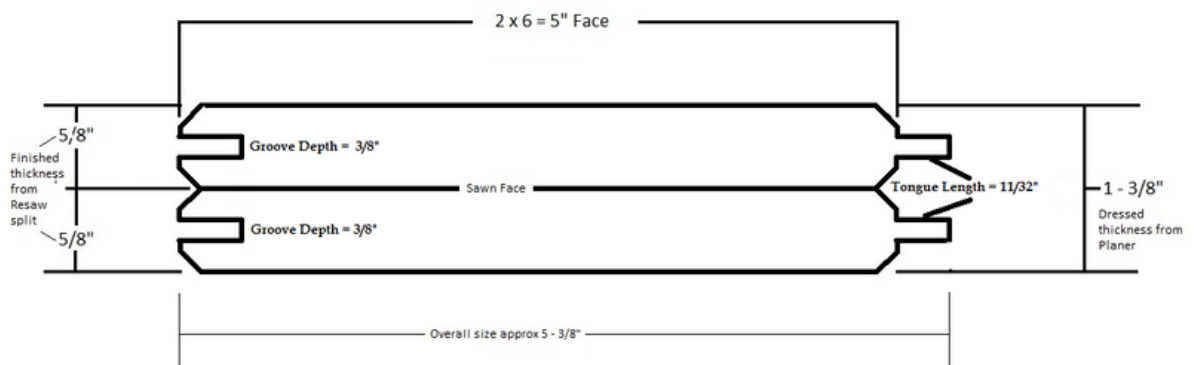

DAK SIDING

WP4 & WP4 PRIMED

WP4