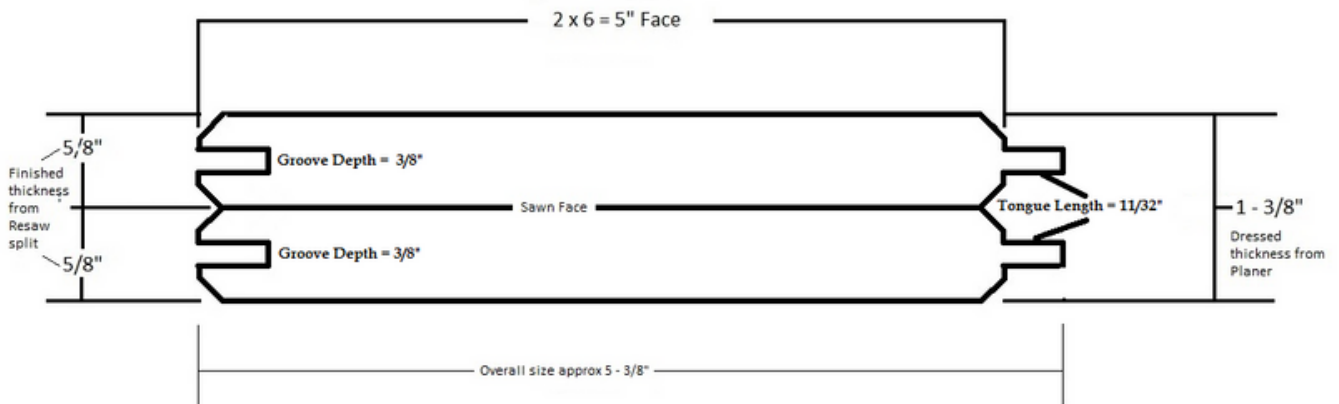

DAK SIDING

WP4 PREMIUM

WP4