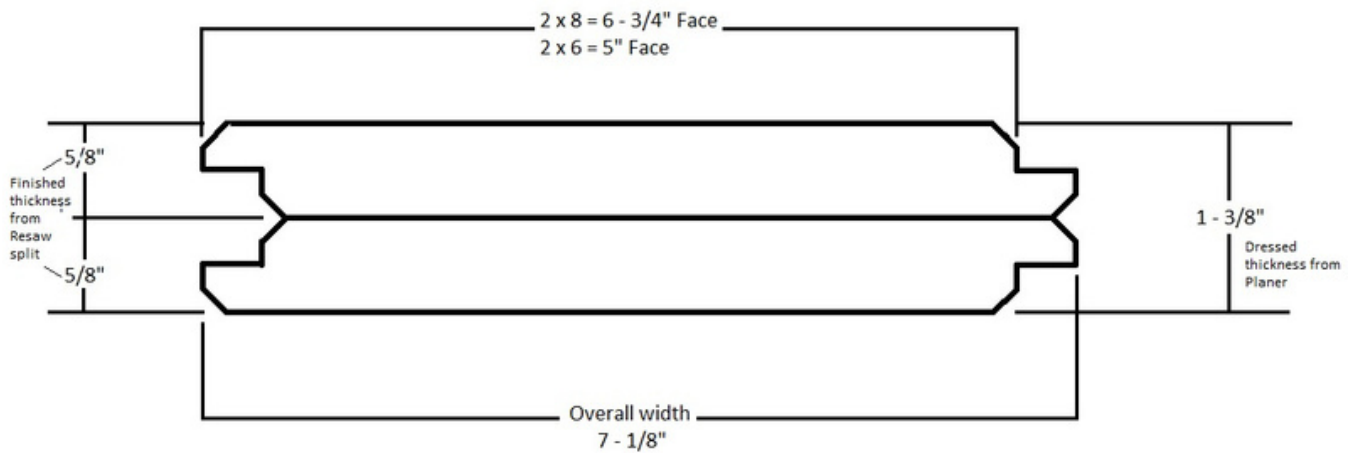

WP11 & WP11 PRIMED

WP11 - Shiplap

DAK SIDING

LOG CABIN SIDING

Log Cabin Siding "No Reveal"

Log Cabin Siding "Reveal"

DAK SIDING

WINDOW SILL