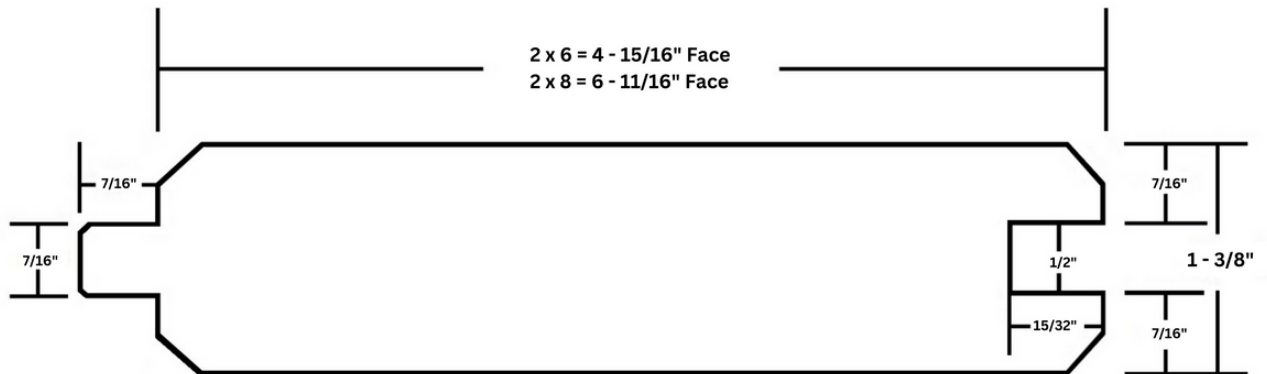

# DAK DECK

-Produced from only the best J-Grade and Appearance Lumber.  
 -Sourced from all major saw mills across Western Canada.

## WC200

Dfir	Premium Select	2" x 6	8' - 20'
SPF	Premium Select	2" x 6, 8	8' - 20'

## S1SV4E (Resawn One Face)

SPF	Premium Select	2" x 6, 8	8' - 20'
-----	----------------	-----------	----------