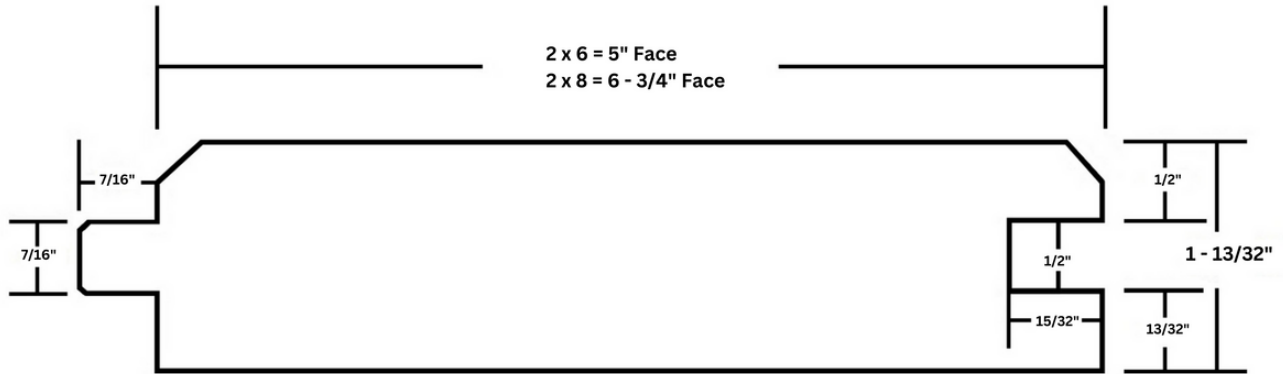

# DAK DECK

-Produced from only the best J-Grade and Appearance Lumber.  
 -Sourced from all major saw mills across Western Canada.

## WC200

Dfir	Premium Select	2" x 6	8' - 20'
SPF	Premium Select	2" x 6, 8	8' - 20'

## S1SV4E (Resawn One Face)

SPF	Premium Select	2" x 6, 8	8' - 20'
-----	----------------	-----------	----------