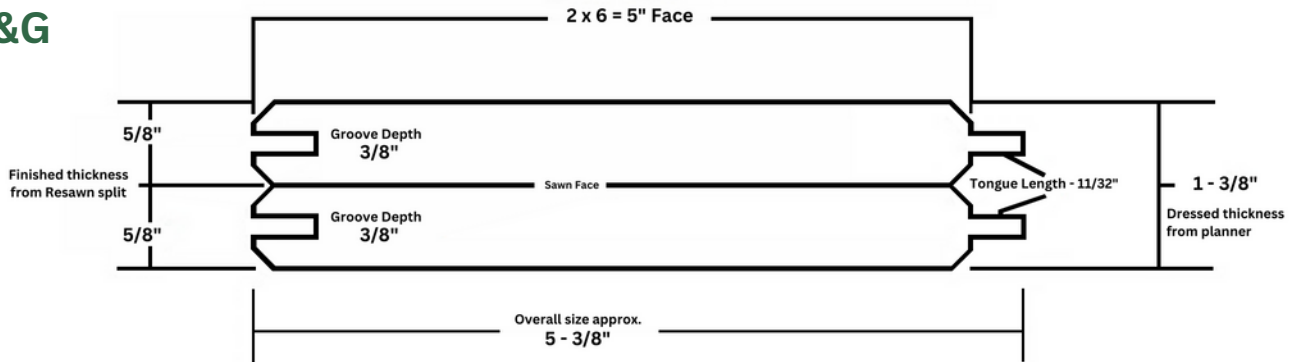

DAK SIDING

-Produced from only the best J-Grade and Appearance Lumber.
 -Sourced from all major saw mills across Western Canada.

WP11 Shiplap

SPF	WP11 Select Shiplap	1" x 6, 8	8' - 20'
SPF	WP11 Select Shiplap Primed	1" x 6, 8	8' - 20'

WP4 T&G

SPF	WP4 Premium Select	1" x 6	8' - 20'
SPF	WP4 Premium Select Primed	1" x 6	8' - 20'
SPF	WP4 Select	1" x 6	8' - 20'

WP4SB T&G

SPF	WP4SB Premium Select	1" x 4	8' - 20'
SPF	WP4SB Premium Select Primed	1" x 4	8' - 20'