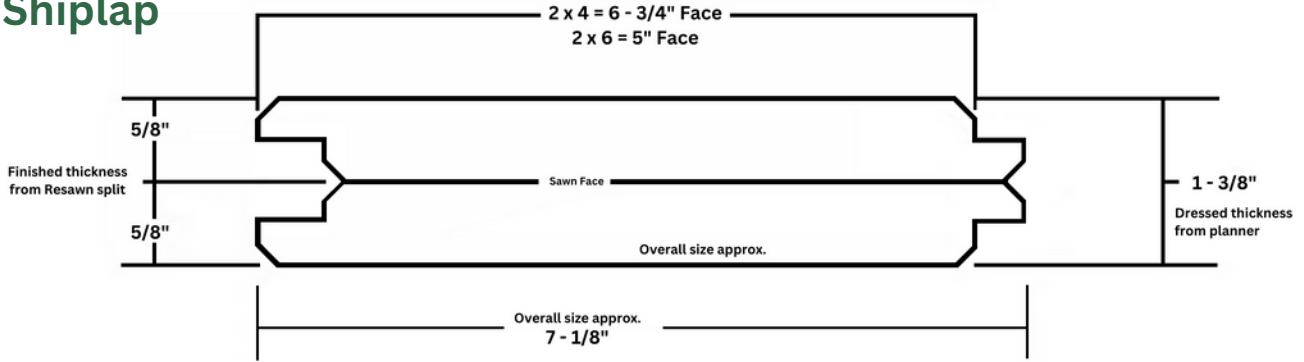

DAK SIDING

-Produced from only the best J-Grade and Appearance Lumber.
 -Sourced from all major saw mills across Western Canada.

WP11 Shiplap

SPF	WP11 Select Shiplap	1" x 6, 8	8' - 20'
SPF	WP11 Select Shiplap Primed	1" x 6, 8	8' - 20'

WP4 T&G

SPF	WP4 Premium Select	1" x 6	8' - 20'
SPF	WP4 Premium Select Primed	1" x 6	8' - 20'
SPF	WP4 Select	1" x 6	8' - 20'

WP4SB T&G

SPF	WP4SB Premium Select	1" x 4	8' - 20'
SPF	WP4SB Premium Select Primed	1" x 4	8' - 20'