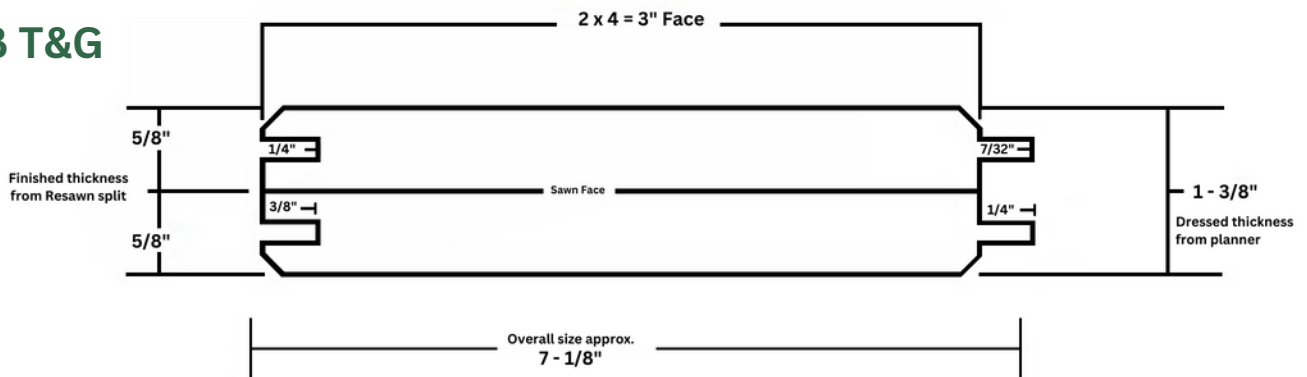

DAK SIDING

-Produced from only the best J-Grade and Appearance Lumber.
 -Sourced from all major saw mills across Western Canada.

WP11 Shiplap

SPF	WP11 Select Shiplap	1" x 6, 8	8' - 20'
SPF	WP11 Select Shiplap Primed	1" x 6, 8	8' - 20'

WP4 T&G

SPF	WP4 Premium Select	1" x 6	8' - 20'
SPF	WP4 Premium Select Primed	1" x 6	8' - 20'
SPF	WP4 Select	1" x 6	8' - 20'

WP4SB T&G

SPF	WP4SB Premium Select	1" x 4	8' - 20'
SPF	WP4SB Premium Select Primed	1" x 4	8' - 20'