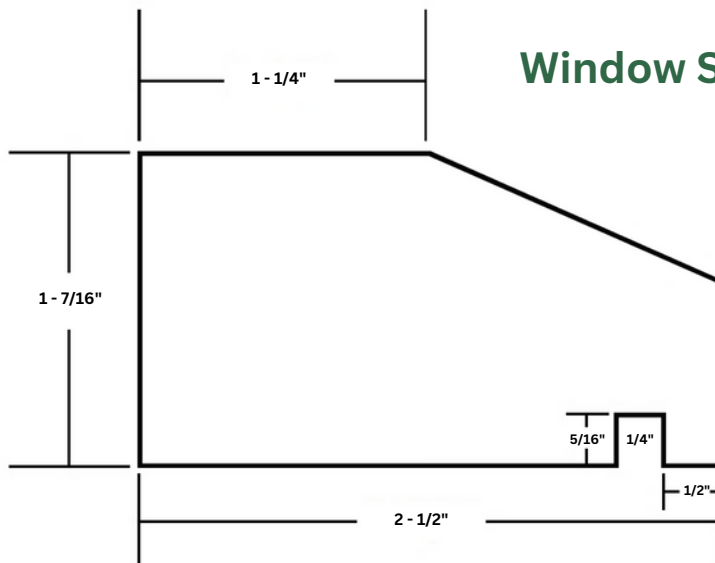

Window Sill

SPF	Window Sill Primed	2" x 3	10', 12'