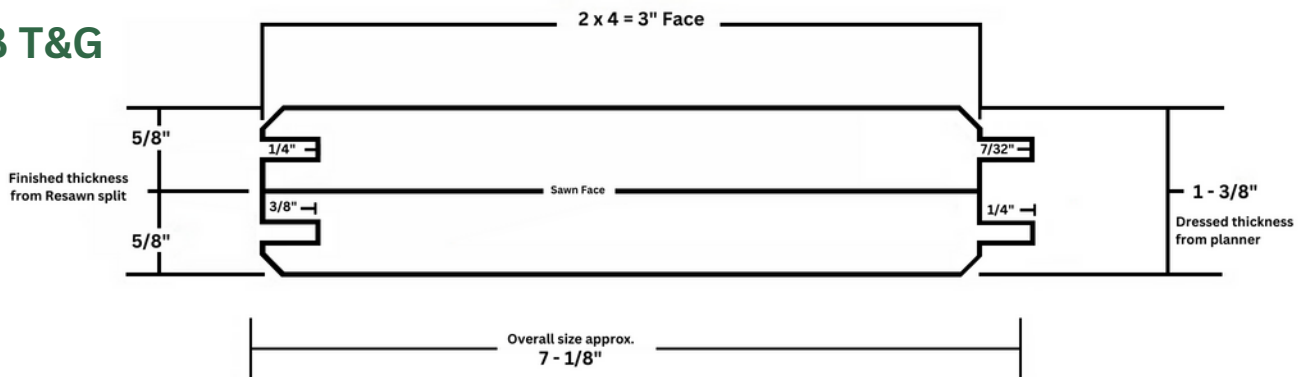

## WP11 Shiplap

SPF	WP11 Select Shiplap	1" x 6, 8	8' - 20'
SPF	WP11 Select Shiplap Primed	1" x 6, 8	8' - 20'

## WP4 T&G

SPF	WP4 Premium Select	1" x 6	8' - 20'
SPF	WP4 Premium Select Primed	1" x 6	8' - 20'
SPF	WP4 Select	1" x 6	8' - 20'

## WP4SB T&G

SPF	WP4SB Premium Select	1" x 4	8' - 20'
SPF	WP4SB Premium Select Primed	1" x 4	8' - 20'