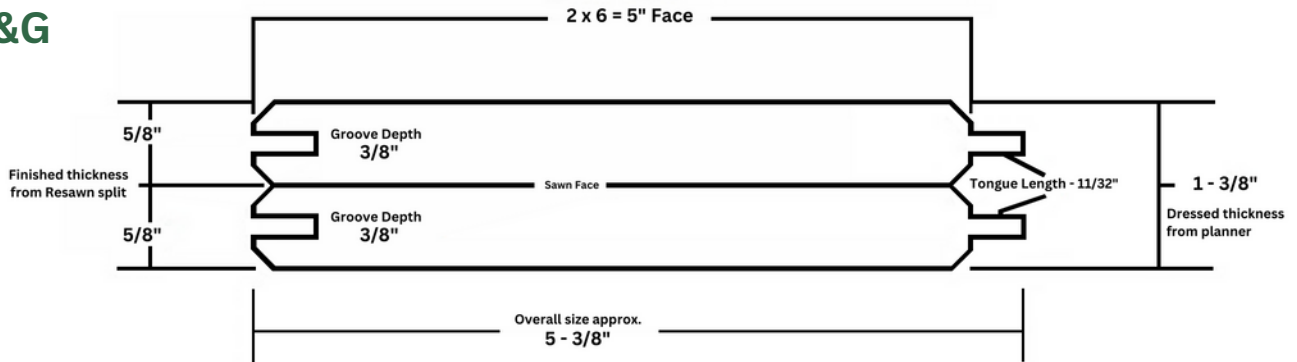

## WP11 Shiplap

SPF	WP11 Select Shiplap	1" x 6, 8	8' - 20'
SPF	WP11 Select Shiplap Primed	1" x 6, 8	8' - 20'

## WP4 T&G

SPF	WP4 Premium Select	1" x 6	8' - 20'
SPF	WP4 Premium Select Primed	1" x 6	8' - 20'
SPF	WP4 Select	1" x 6	8' - 20'

## WP4SB T&G

SPF	WP4SB Premium Select	1" x 4	8' - 20'
SPF	WP4SB Premium Select Primed	1" x 4	8' - 20'

## Log Cabin Siding "Reveal"

SPF	Log Cabin Siding Reveal or No Reveal	2" x 6, 8	8' - 20'
-----	---	-----------	----------