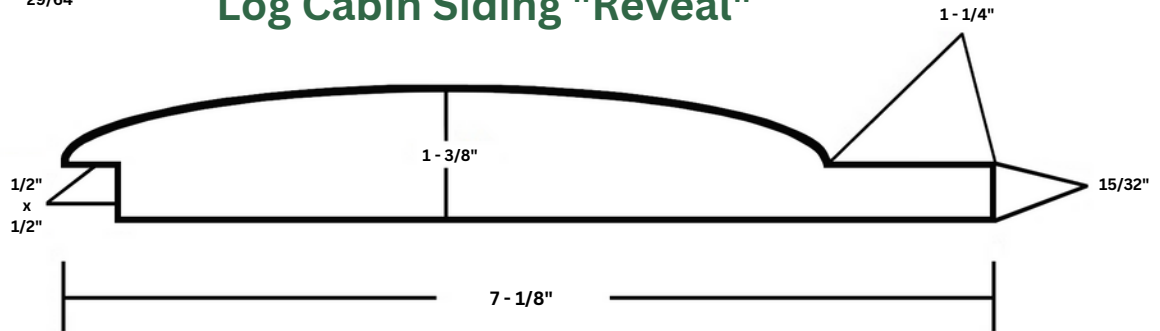

Log Cabin Siding "Reveal"

SPF	Log Cabin Siding Reveal or No Reveal	2" x 6, 8	8' - 20'