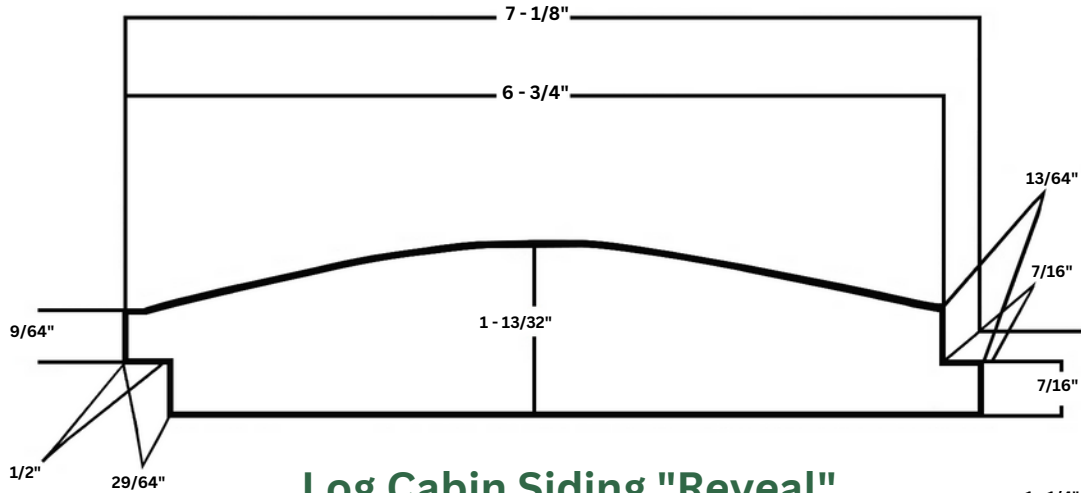

DAK SIDING

-Produced from only the best J-Grade and Appearance Lumber.
-Sourced from all major saw mills across Western Canada.

Log Cabin Siding "No Reveal"