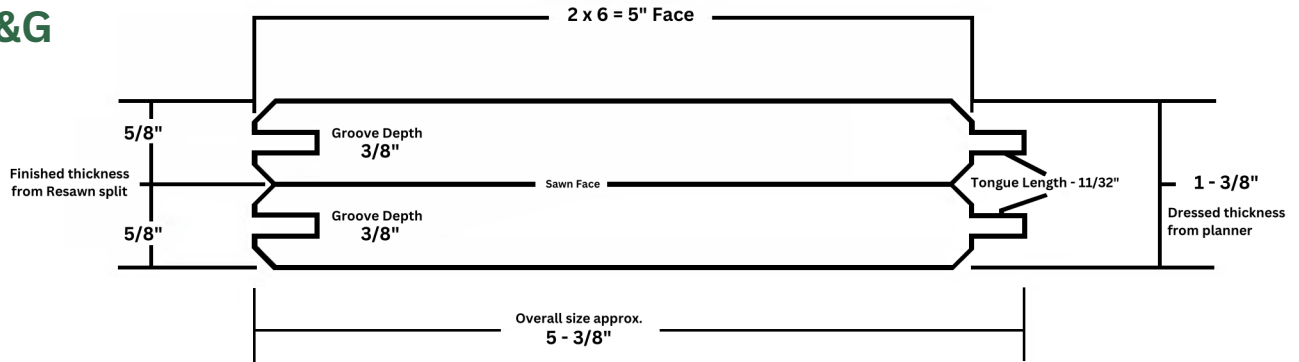

DAK SIDING

Produced from only the best J-Grade and Appearance Lumber.
Sourced from all major saw mills across Western Canada.

WP11 Shiplap

SPF	WP11 Select Shiplap	1" x 6, 8	8' - 20'
SPF	WP11 Select Shiplap Primed	1" x 6, 8	8' - 20'

WP4 T&G

SPF	WP4 Premium Select	1" x 6	8' - 20'
SPF	WP4 Premium Select Primed	1" x 6	8' - 20'

WP4SB T&G

SPF	WP4SB Premium Select	1" x 4	8' - 20'
SPF	WP4SB Premium Select Primed	1" x 4	8' - 20'

DAK SIDING

Produced from only the best J-Grade and Appearance Lumber.
Sourced from all major saw mills across Western Canada.

Log Cabin Siding "No Reveal"

Log Cabin Siding "Reveal"

SPF	Log Cabin Siding Reveal or No Reveal	2" x 6, 8	8' - 20'
-----	---	-----------	----------

Window Sill

SPF	Window Sill Primed	2" x 3	10', 12'
-----	--------------------	--------	----------