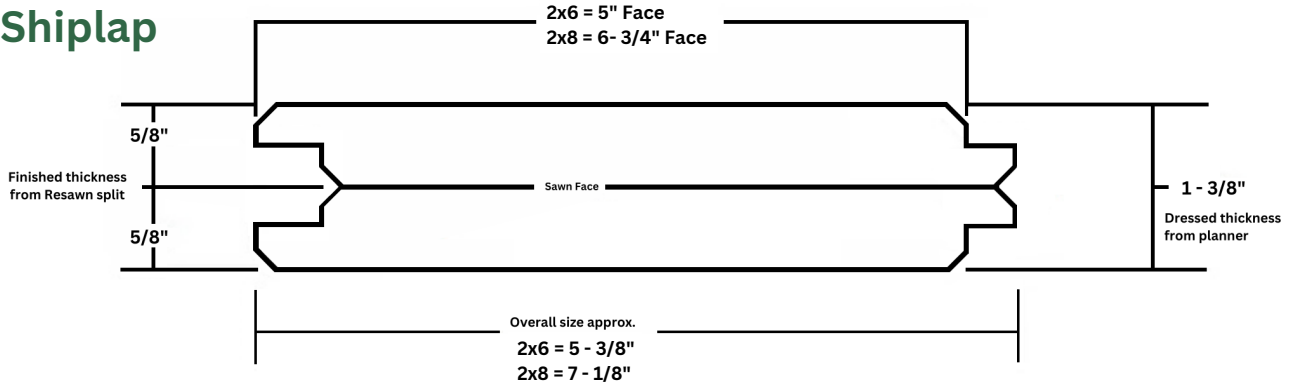

DAK SIDING

Produced from only the best J-Grade and Appearance Lumber.
Sourced from all major saw mills across Western Canada.

WP11 Shiplap

SPF	WP11 Select Shiplap	1" x 6, 8	8' - 20'
SPF	WP11 Select Shiplap Primed	1" x 6, 8	8' - 20'

WP4 T&G

SPF	WP4 Premium Select	1" x 6	8' - 20'
SPF	WP4 Premium Select Primed	1" x 6	8' - 20'

WP4SB T&G

SPF	WP4SB Premium Select	1" x 4	8' - 20'
SPF	WP4SB Premium Select Primed	1" x 4	8' - 20'

DAK SIDING

Produced from only the best J-Grade and Appearance Lumber.
Sourced from all major saw mills across Western Canada.

Log Cabin Siding "No Reveal"

Log Cabin Siding "Reveal"

SPF	Log Cabin Siding Reveal or No Reveal	2" x 6, 8	8' - 20'
-----	---	-----------	----------

Window Sill

SPF	Window Sill Primed	2" x 3	10', 12'
-----	--------------------	--------	----------