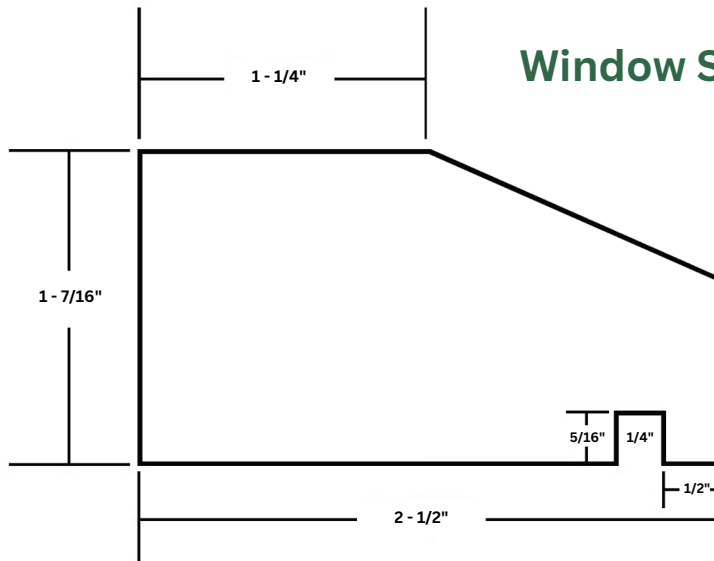

WP4 T&G

SPF	WP4 Premium Select	1" x 6	8' - 20'
SPF	WP4 Premium Select Primed	1" x 6	8' - 20'

WP4SB T&G

SPF	WP4SB Premium Select	1" x 4	8' - 20'
SPF	WP4SB Premium Select Primed	1" x 4	8' - 20'

DAK SIDING

Produced from only the best J-Grade and Appearance Lumber.
Sourced from all major saw mills across Western Canada.

Log Cabin Siding "No Reveal"

Log Cabin Siding "Reveal"

SPF	Log Cabin Siding Reveal or No Reveal	2" x 6, 8	8' - 20'
-----	---	-----------	----------

Window Sill

SPF	Window Sill Primed	2" x 3	10', 12'
-----	--------------------	--------	----------