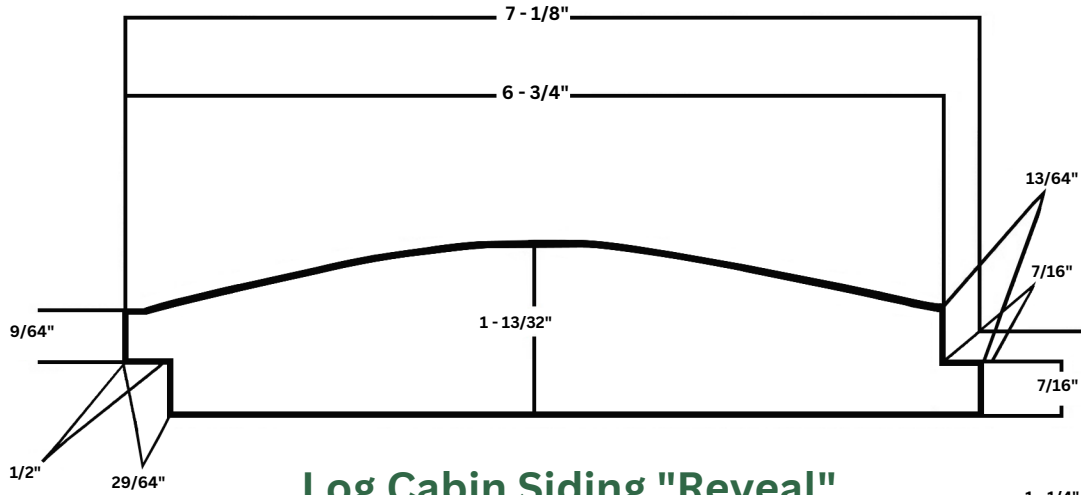

DAK SIDING

Produced from only the best J-Grade and Appearance Lumber.
Sourced from all major saw mills across Western Canada.

WP11 Shiplap

SPF	WP11 Select Shiplap	1" x 6, 8	8' - 20'
SPF	WP11 Select Shiplap Primed	1" x 6, 8	8' - 20'

WP4 T&G

SPF	WP4 Premium Select	1" x 6	8' - 20'
SPF	WP4 Premium Select Primed	1" x 6	8' - 20'

WP4SB T&G

SPF	WP4SB Premium Select	1" x 4	8' - 20'
SPF	WP4SB Premium Select Primed	1" x 4	8' - 20'

DAK SIDING

Produced from only the best J-Grade and Appearance Lumber.
Sourced from all major saw mills across Western Canada.

Log Cabin Siding "No Reveal"

Log Cabin Siding "Reveal"

SPF	Log Cabin Siding Reveal or No Reveal	2" x 6, 8	8' - 20'
-----	---	-----------	----------

Window Sill

SPF	Window Sill Primed	2" x 3	10', 12'
-----	--------------------	--------	----------