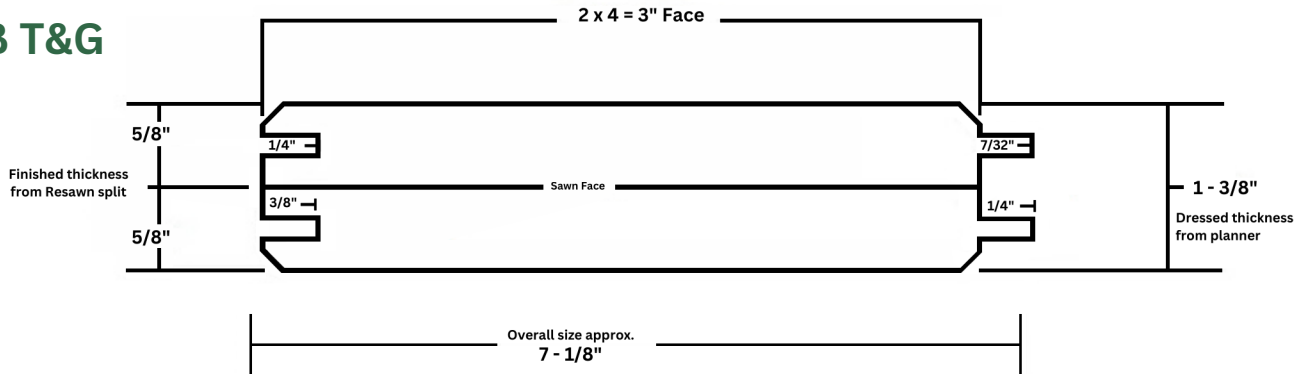

DAK SIDING

Produced from only the best J-Grade and Appearance Lumber.
Sourced from all major saw mills across Western Canada.

WP11 Shiplap

SPF	WP11 Select Shiplap	1" x 6, 8	8' - 20'
SPF	WP11 Select Shiplap Primed	1" x 6, 8	8' - 20'

WP4 T&G

SPF	WP4 Premium Select	1" x 6	8' - 20'
SPF	WP4 Premium Select Primed	1" x 6	8' - 20'

WP4SB T&G

SPF	WP4SB Premium Select	1" x 4	8' - 20'
SPF	WP4SB Premium Select Primed	1" x 4	8' - 20'

DAK SIDING

Produced from only the best J-Grade and Appearance Lumber.
Sourced from all major saw mills across Western Canada.

Log Cabin Siding "No Reveal"

Log Cabin Siding "Reveal"

SPF	Log Cabin Siding Reveal or No Reveal	2" x 6, 8	8' - 20'
-----	---	-----------	----------

Window Sill

SPF	Window Sill Primed	2" x 3	10', 12'
-----	--------------------	--------	----------