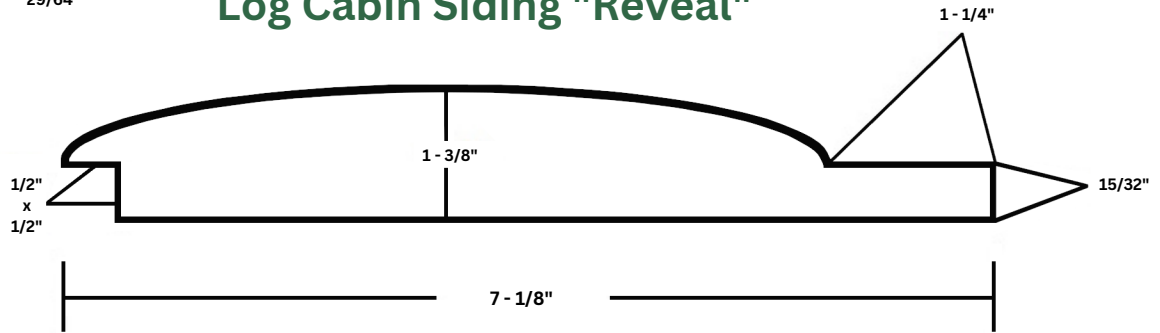

DAK SIDING

Produced from only the best J-Grade and Appearance Lumber.
Sourced from all major saw mills across Western Canada.

WP11 Shiplap

SPF	WP11 Select Shiplap	1" x 6, 8	8' - 20'
SPF	WP11 Select Shiplap Primed	1" x 6, 8	8' - 20'

WP4 T&G

SPF	WP4 Premium Select	1" x 6	8' - 20'
SPF	WP4 Premium Select Primed	1" x 6	8' - 20'

WP4SB T&G

SPF	WP4SB Premium Select	1" x 4	8' - 20'
SPF	WP4SB Premium Select Primed	1" x 4	8' - 20'

DAK SIDING

Produced from only the best J-Grade and Appearance Lumber.
Sourced from all major saw mills across Western Canada.

Log Cabin Siding "No Reveal"

Log Cabin Siding "Reveal"

SPF	Log Cabin Siding Reveal or No Reveal	2" x 6, 8	8' - 20'
-----	---	-----------	----------

Window Sill

SPF	Window Sill Primed	2" x 3	10', 12'
-----	--------------------	--------	----------