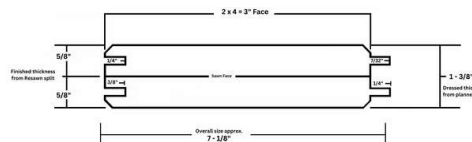

WP4SB "Square Back" T&G